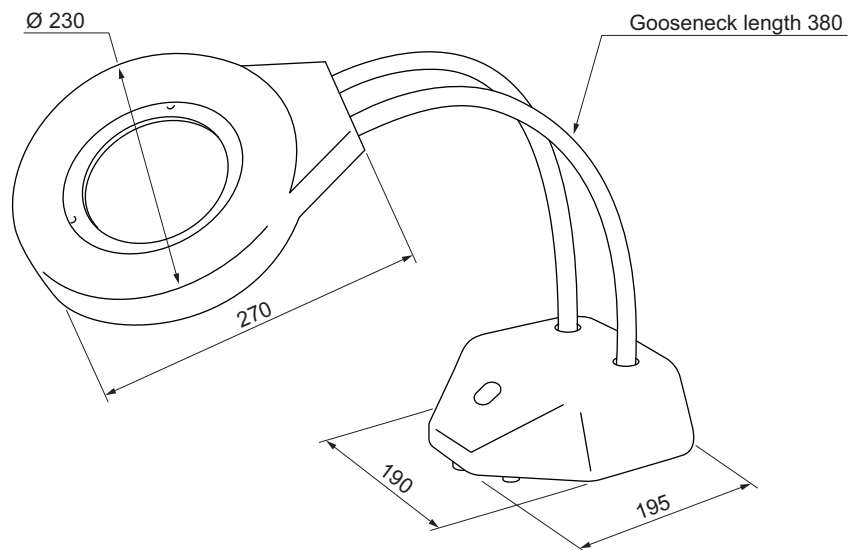

DIMENSIONS (Millimetres)

Data may vary due to component tolerances.
E & OE

PH:1300 788 239
www.redbank.net.au
©07.2017 Redbank Group

SURGICAL AND MEDICAL SUPPLIES PTY LTD
16 Kensington Road Rose Park SA 5067
Telephone: (08) 8332 1666 Fax: (08) 8332 5132
Email: sales@surmed.com.au
Website: www.surmed.com.au

lighting